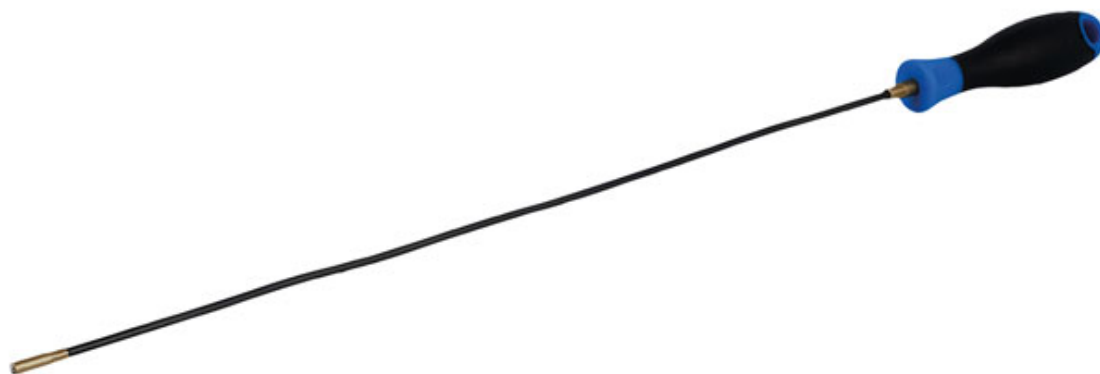

## Flexibles magnetisches Aufnahmewerkzeug

Super-flexible magnetic pick-up tool, narrow enough to use in glow plug apertures to retrieve metal swarf and debris and ideal for retrieving nuts, bolts, and screws from inaccessible areas. The super-slim shaft and head are just 4mm diameter and the magnet is housed in a brass sleeve so it does not stick to the sides when used in confined spaces.

### Additional Information

- 4 mm, flexibler Kopf
- Länge 300 mm
- Weicher Griff
- Zum Entfernen von Rückständen aus Glühkerzenöffnungen und anderen eingeschränkten Bereichen
- 

<http://lasertools.co.uk/product/7026>